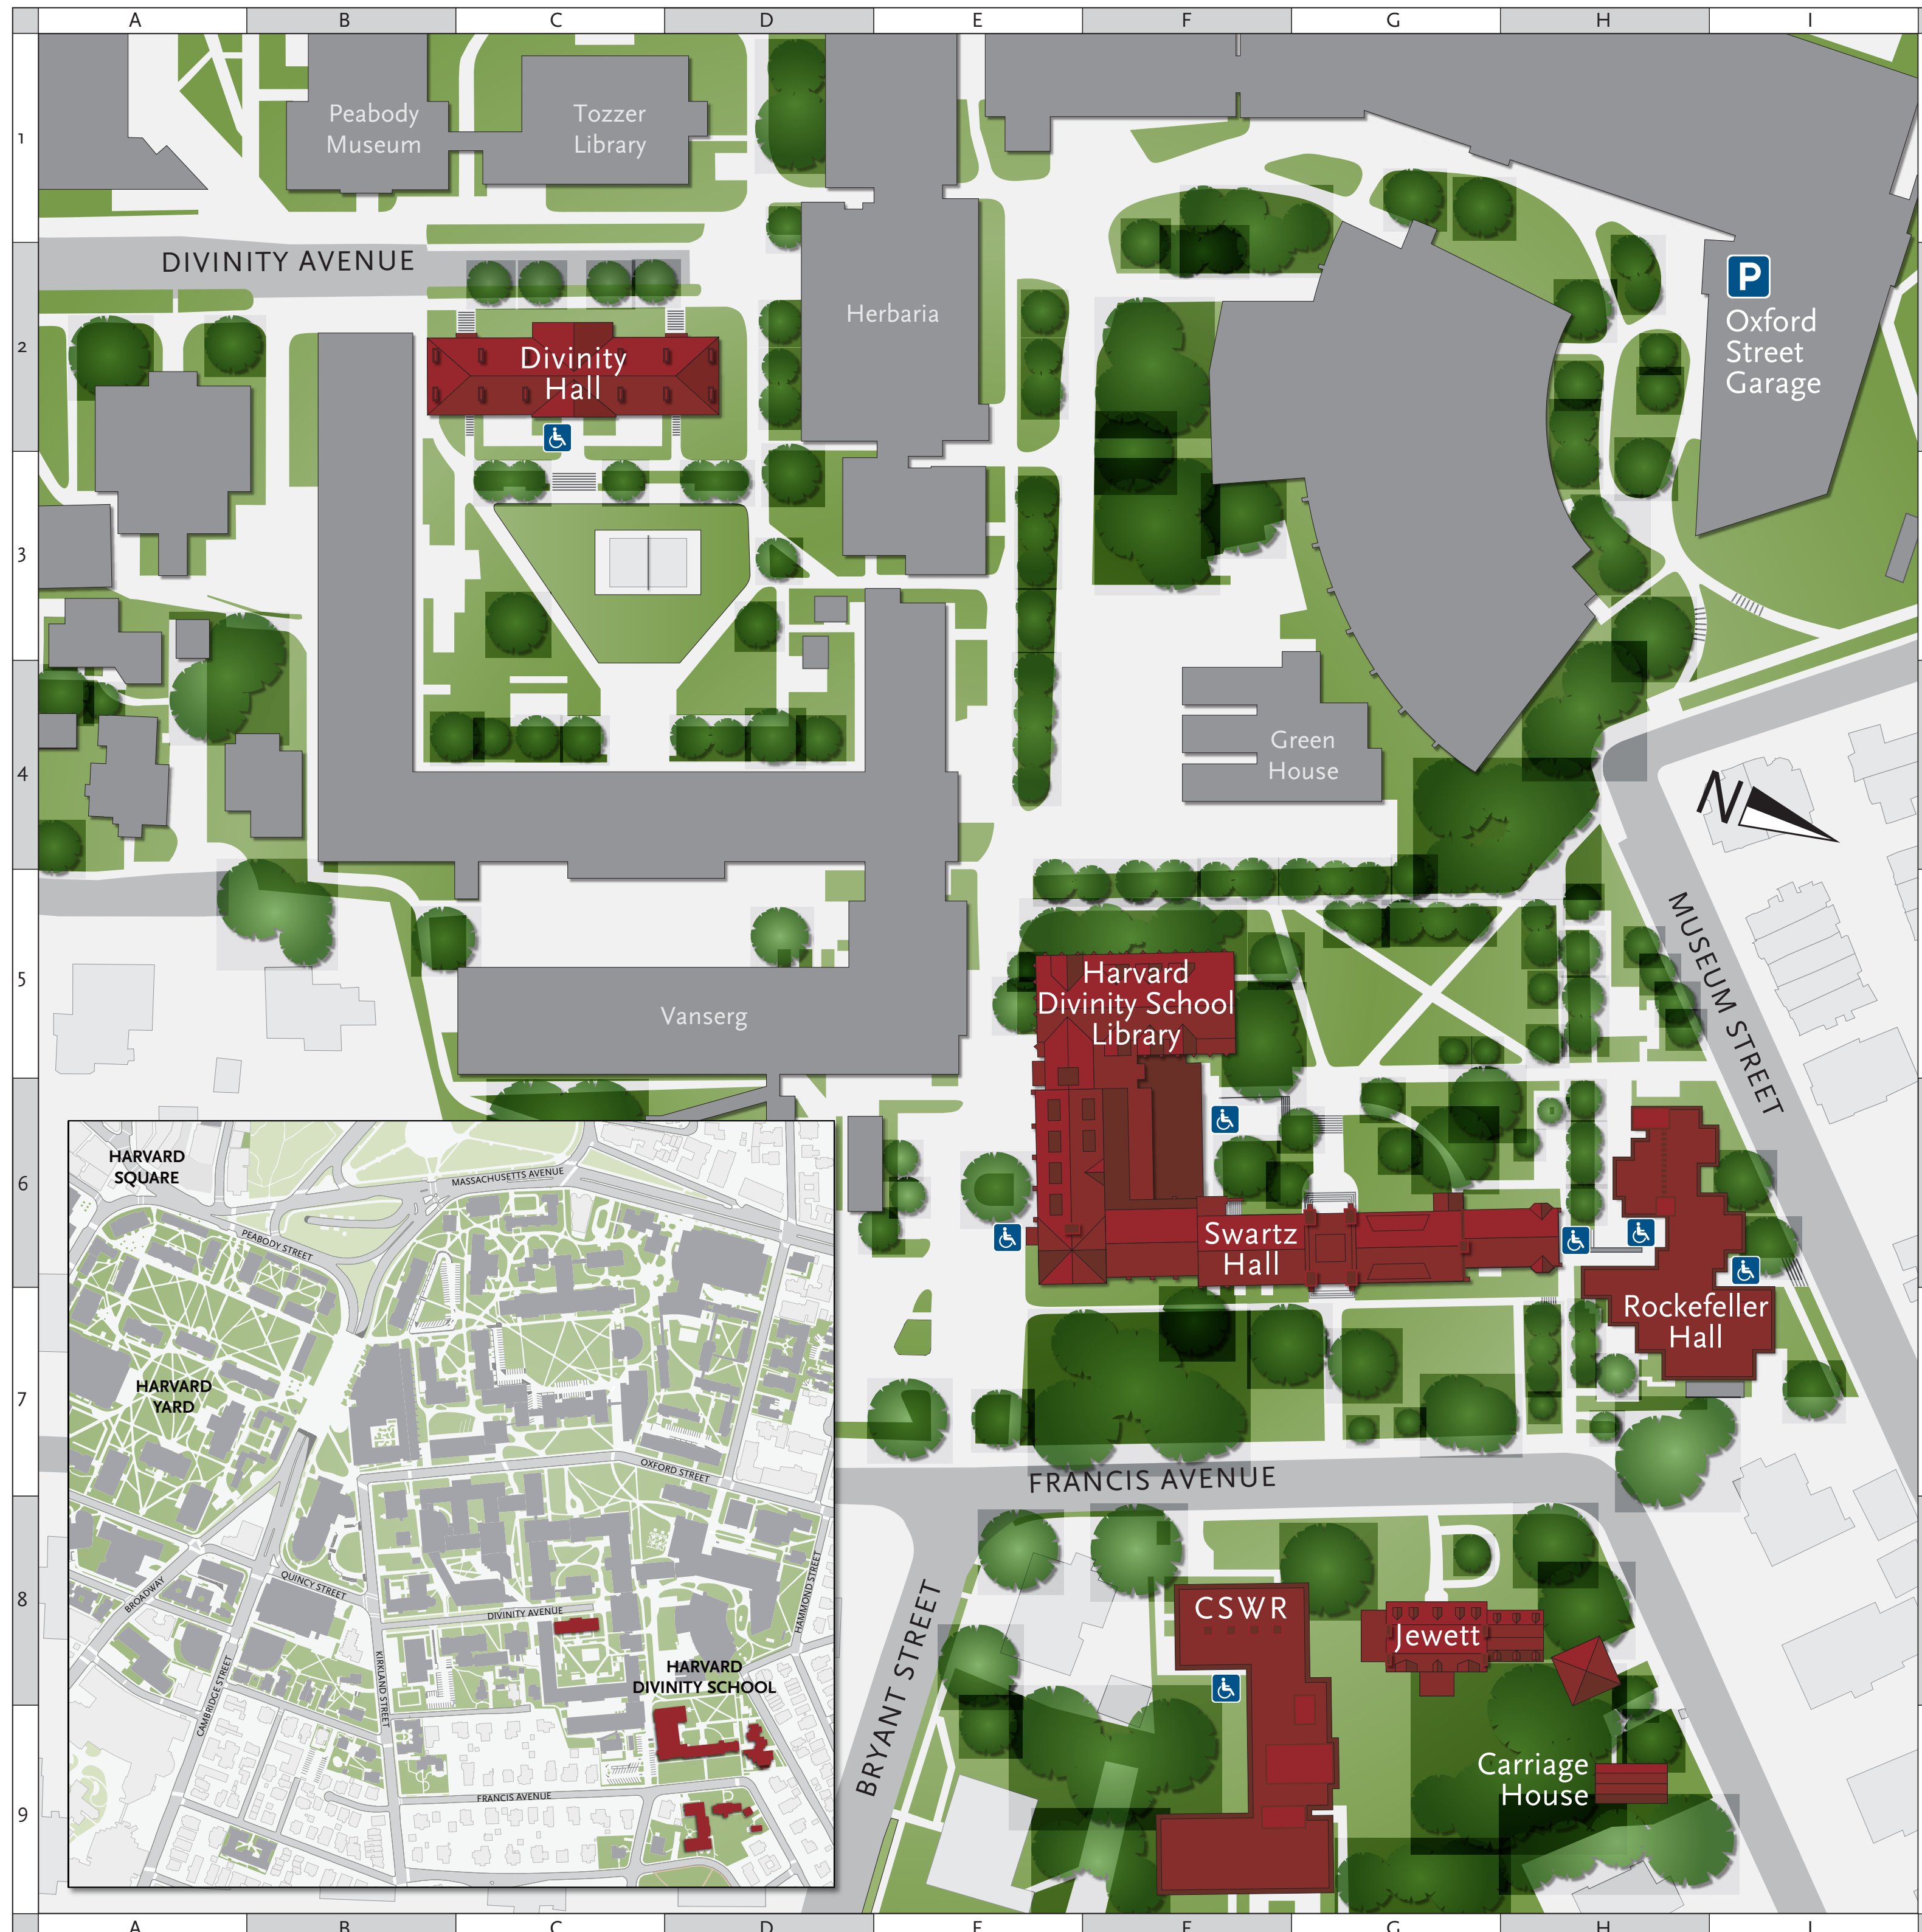

HARVARD DIVINITY SCHOOL

Buildings	Address	Map Location
Swartz Hall	45 Francis Avenue	F6
Harvard Divinity School Library	45 Francis Avenue	F6
Carriage House (WSRP)	56 Francis Avenue	H9
Center for the Study of World Religions (CSWR)	42 Francis Avenue	F8
Divinity Hall	14 Divinity Avenue	C2
Rockefeller Hall	47 Francis Avenue	H7

Destinations	Building	Map Location
Admissions	Swartz Hall	F6
Braun Room	Swartz Hall	F6
Cader Room	Swartz Hall	F6
Divinity Hall Chapel	Divinity Hall	C2
HDS Commons	Swartz Hall	F6
Human Resources	Rockefeller Hall	H7
James Room	Swartz Hall	F6
Multifaith Space	Swartz Hall	F6
Rabinowitz Room	Harvard Divinity School Library	F6
Registrar	Swartz Hall	F6
Williams Chapel	Swartz Hall	F6
Women's Studies in Religion Program	Carriage House	H9